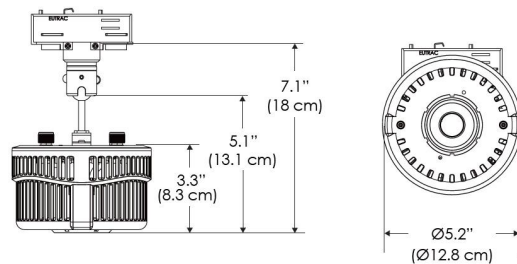

## MECHANICAL FIGURES

**W500X-TOX/TON**

**PS**

**PSX**

**W500X-TG**

**W500X-TEX**

**W500X-CLP**

**Mounting Bracket Dimensions ALL-CLP**

\*All -CLP configuration models come with standard DC cables of 6 inches and AC cables of 10 ft.

## PHOTOMETRIC DATA