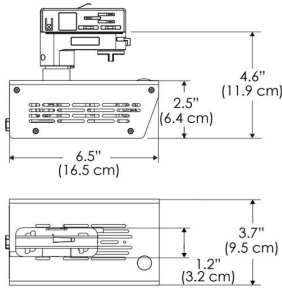

MECHANICAL FIGURES

*All -CLP configuration models come with standard DC cables of 6 inches and AC cables of 10 ft.