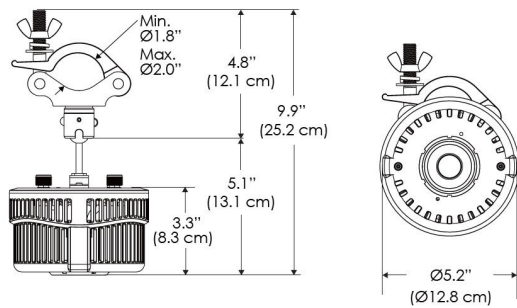

## MECHANICAL FIGURES

**W500X-TOX/TON**

**PS**

**PSX**

**W500X-TG**

**W500X-TEX**

**W500X-CLP**

**Mounting Bracket Dimensions ALL-CLP**

\*All -CLP configuration models come with standard DC cables of 6 inches and AC cables of 10 ft.

## PHOTOMETRIC DATA

### AMZ

Distance		3' (~0.9 m)	5' (~1.5 m)	10' (~3.0 m)
@4000K	fc	276	145	36
	lux	2970	1556	378
@6500K	fc	276	145	36
	lux	2970	1556	378
Beam Diameter		Ø 5.1' (1.5m)	Ø 8.5' (2.6m)	Ø 16.9' (5.2m)