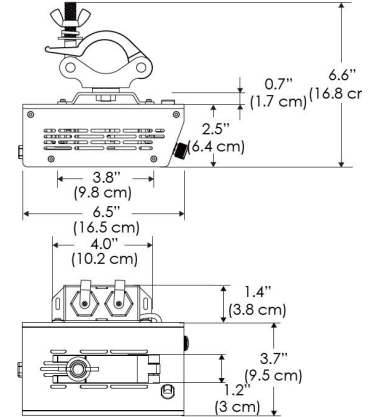

## MECHANICAL FIGURES

**W500X-TOX/TON**

**PS**

**PSX**

**W500X-TG**

**W500X-TEX**

**W500X-CLP**

**Mounting Bracket Dimensions ALL-CLP**

## PHOTOMETRIC DATA

### AMZ

Distance		3' (~0.9 m)	5' (~1.5 m)	10' (~3.0 m)
@4000K	fc	276	145	36
	lux	2970	1556	378
@6500K	fc	276	145	36
	lux	2970	1556	378
Beam Diameter		Ø 5.1' (1.5m)	Ø 8.5' (2.6m)	Ø 16.9' (5.2m)

### TB

Distance		3' (~0.9 m)	5' (~1.5 m)	10' (~3.0 m)
@10000K	fc	176	64	19
	lux	1891	680	203
@20000K	fc	111	40	13
	lux	1185	426	136
Beam Diameter		Ø 5.1' (1.5m)	Ø 8.5' (2.6m)	Ø 16.9' (5.2m)