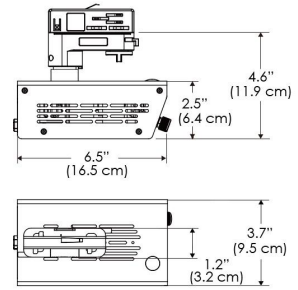

## MECHANICAL FIGURES

**W500X-TOX/TON**

**PS**

**PSX**

**W500X-TG**

**W500X-TEX**

**W500X-CLP**

**Mounting Bracket Dimensions ALL-CLP**

## PHOTOMETRIC DATA

### AMZ

Distance		3' (~0.9 m)	5' (~1.5 m)	10' (~3.0 m)
@4000K	fc	276	145	36
	lux	2970	1556	378
@6500K	fc	276	145	36
	lux	2970	1556	378
Beam Diameter		Ø 5.1' (1.5m)	Ø 8.5' (2.6m)	Ø 16.9' (5.2m)

### TB

Distance		3' (~0.9 m)	5' (~1.5 m)	10' (~3.0 m)
@10000K	fc	176	64	19
	lux	1891	680	203
@20000K	fc	111	40	13
	lux	1185	426	136
Beam Diameter		Ø 5.1' (1.5m)	Ø 8.5' (2.6m)	Ø 16.9' (5.2m)