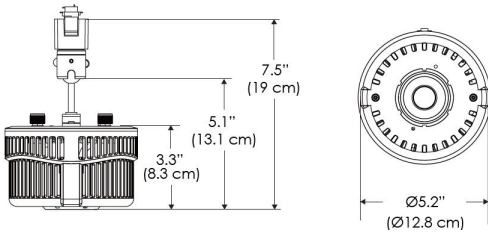

## MECHANICAL FIGURES

**W500X-TOX/TON**

**PS**

**PSX**

**W500X-TG**

**W500X-TEX**

**W500X-CLP**

**Mounting Bracket Dimensions ALL-CLP**

\*All -CLP configuration models come with standard DC cables of 6 inches and AC cables of 10 ft.

## PHOTOMETRIC DATA