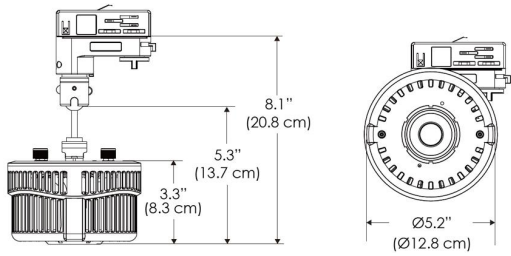

MECHANICAL FIGURES

W500X-TOX/TON