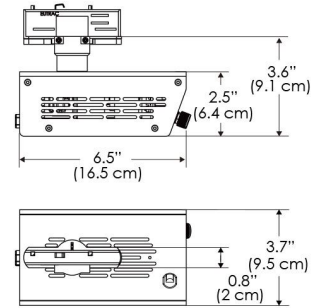

## MECHANICAL FIGURES

**W500X-TOX/TON**

**PS**

**PSX**

**W500X-TG**

**W500X-TEX**

**W500X-CLP**

**Mounting Bracket Dimensions ALL-CLP**

## PHOTOMETRIC DATA

### AMZ

Distance		3' (~0.9 m)	5' (~1.5 m)	10' (~3.0 m)
@4000K	fc	276	145	36
	lux	2970	1556	378
@6500K	fc	276	145	36
	lux	2970	1556	378
Beam Diameter		Ø 5.1' (1.5m)	Ø 8.5' (2.6m)	Ø 16.9' (5.2m)

### TB

Distance		3' (~0.9 m)	5' (~1.5 m)	10' (~3.0 m)
@10000K	fc	176	64	19
	lux	1891	680	203
@20000K	fc	111	40	13
	lux	1185	426	136
Beam Diameter		Ø 5.1' (1.5m)	Ø 8.5' (2.6m)	Ø 16.9' (5.2m)