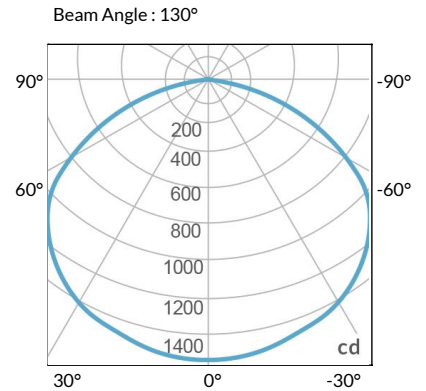

## PHOTOMETRIC DATA

### AMZ

Distance		3' (~0.9 m)	5' (~1.5 m)	10' (~3.0 m)
@4000K	fc	276	145	36
	lux	2970	1556	378
@6500K	fc	276	145	36
	lux	2970	1556	378
Beam Diameter		Ø 5.1' (1.5m)	Ø 8.5' (2.6m)	Ø 16.9' (5.2m)

### TB

Distance		3' (~0.9 m)	5' (~1.5 m)	10' (~3.0 m)
@10000K	fc	176	64	19
	lux	1891	680	203
@20000K	fc	111	40	13
	lux	1185	426	136
Beam Diameter		Ø 5.1' (1.5m)	Ø 8.5' (2.6m)	Ø 16.9' (5.2m)