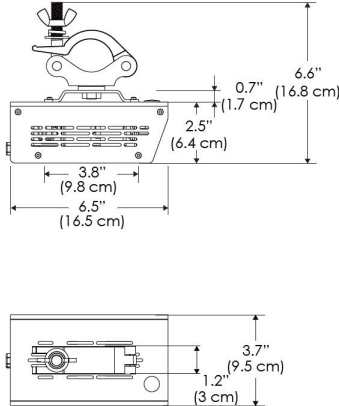

## MECHANICAL FIGURES

**W500X-TOX/TON**

**PS**

**PSX**

**W500X-TG**

**W500X-TEX**

**W500X-CLP**

**Mounting Bracket Dimensions ALL-CLP**

## PHOTOMETRIC DATA

### AMZ

Distance		3' (~0.9 m)	5' (~1.5 m)	10' (~3.0 m)
@4000K	fc	276	145	36
	lux	2970	1556	378
@6500K	fc	276	145	36
	lux	2970	1556	378
Beam Diameter		Ø 5.1' (1.5m)	Ø 8.5' (2.6m)	Ø 16.9' (5.2m)

### TB

Distance		3' (~0.9 m)	5' (~1.5 m)	10' (~3.0 m)
@10000K	fc	176	64	19
	lux	1891	680	203
@20000K	fc	111	40	13
	lux	1185	426	136
Beam Diameter		Ø 5.1' (1.5m)	Ø 8.5' (2.6m)	Ø 16.9' (5.2m)