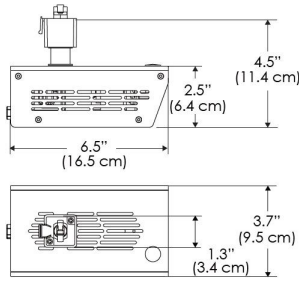

## MECHANICAL FIGURES

**W500X-TOX/TON**

**PS**

**PSX**

**W500X-TG**

**W500X-TEX**

**W500X-CLP**

**Mounting Bracket Dimensions ALL-CLP**

\*All -CLP configuration models come with standard DC cables of 6 inches and AC cables of 10 ft.

## PHOTOMETRIC DATA

### AMZ

Distance		3' (~0.9 m)	5' (~1.5 m)	10' (~3.0 m)
@4000K	fc	276	145	36
	lux	2970	1556	378
@6500K	fc	276	145	36
	lux	2970	1556	378
Beam Diameter		Ø 5.1' (1.5m)	Ø 8.5' (2.6m)	Ø 16.9' (5.2m)