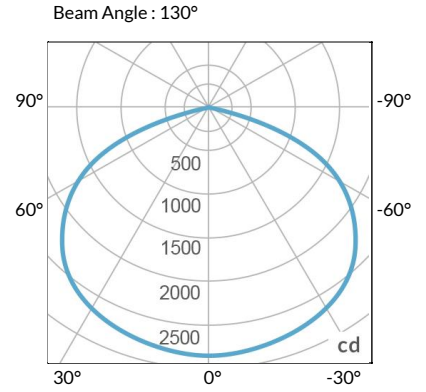

## MECHANICAL FIGURES

**W500X-TOX/TON**

**PS**

**PSX**

**W500X-TG**

**W500X-TEX**

**W500X-CLP**

**Mounting Bracket Dimensions ALL-CLP**

## PHOTOMETRIC DATA

### TB

Distance		3' (~0.9 m)	5' (~1.5 m)	10' (~3.0 m)
@10000K	fc	176	64	19
	lux	1891	680	203
@20000K	fc	111	40	13
	lux	1185	426	136
Beam Diameter		Ø 5.1' (1.5m)	Ø 8.5' (2.6m)	Ø 16.9' (5.2m)