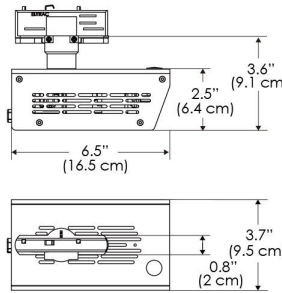

## MECHANICAL FIGURES

**W500X-TOX/TON**

**PS**

**PSX**

**W500X-TG**

**W500X-TEX**

**W500X-CLP**

**Mounting Bracket Dimensions ALL-CLP**

## PHOTOMETRIC DATA

### AMZ

Distance		3' (~0.9 m)	5' (~1.5 m)	10' (~3.0 m)
@4000K	fc	276	145	36
	lux	2970	1556	378
@6500K	fc	276	145	36
	lux	2970	1556	378
Beam Diameter		Ø 5.1' (1.5m)	Ø 8.5' (2.6m)	Ø 16.9' (5.2m)

### TB

Distance		3' (~0.9 m)	5' (~1.5 m)	10' (~3.0 m)
@10000K	fc	176	64	19
	lux	1891	680	203
@20000K	fc	111	40	13
	lux	1185	426	136
Beam Diameter		Ø 5.1' (1.5m)	Ø 8.5' (2.6m)	Ø 16.9' (5.2m)