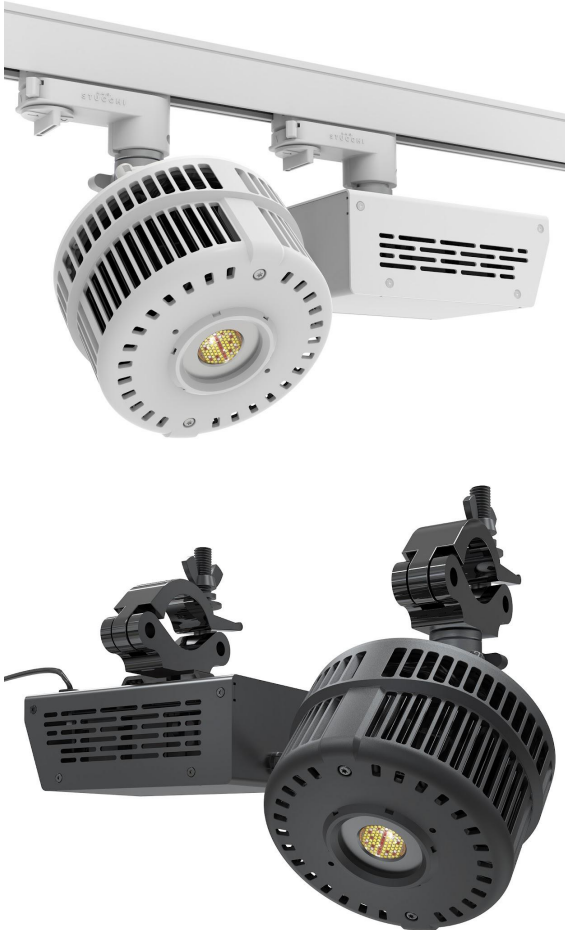

# W500 Interior Landscape / Aquascape Light

## 175W LED / 130°