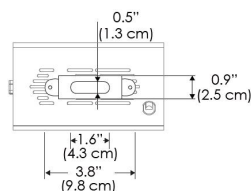

## MECHANICAL FIGURES

**W500X-TOX/TON**

**PS**

**PSX**

**W500X-TG**

**W500X-TEX**

**W500X-CLP**

**Mounting Bracket Dimensions ALL-CLP**

\*All -CLP configuration models come with standard DC cables of 6 inches and AC cables of 10 ft.

## PHOTOMETRIC DATA

### TB

Distance		3' (~0.9 m)	5' (~1.5 m)	10' (~3.0 m)
@10000K	fc	176	64	19
	lux	1891	680	203
@20000K	fc	111	40	13
	lux	1185	426	136
Beam Diameter		Ø 5.1' (1.5m)	Ø 8.5' (2.6m)	Ø 16.9' (5.2m)